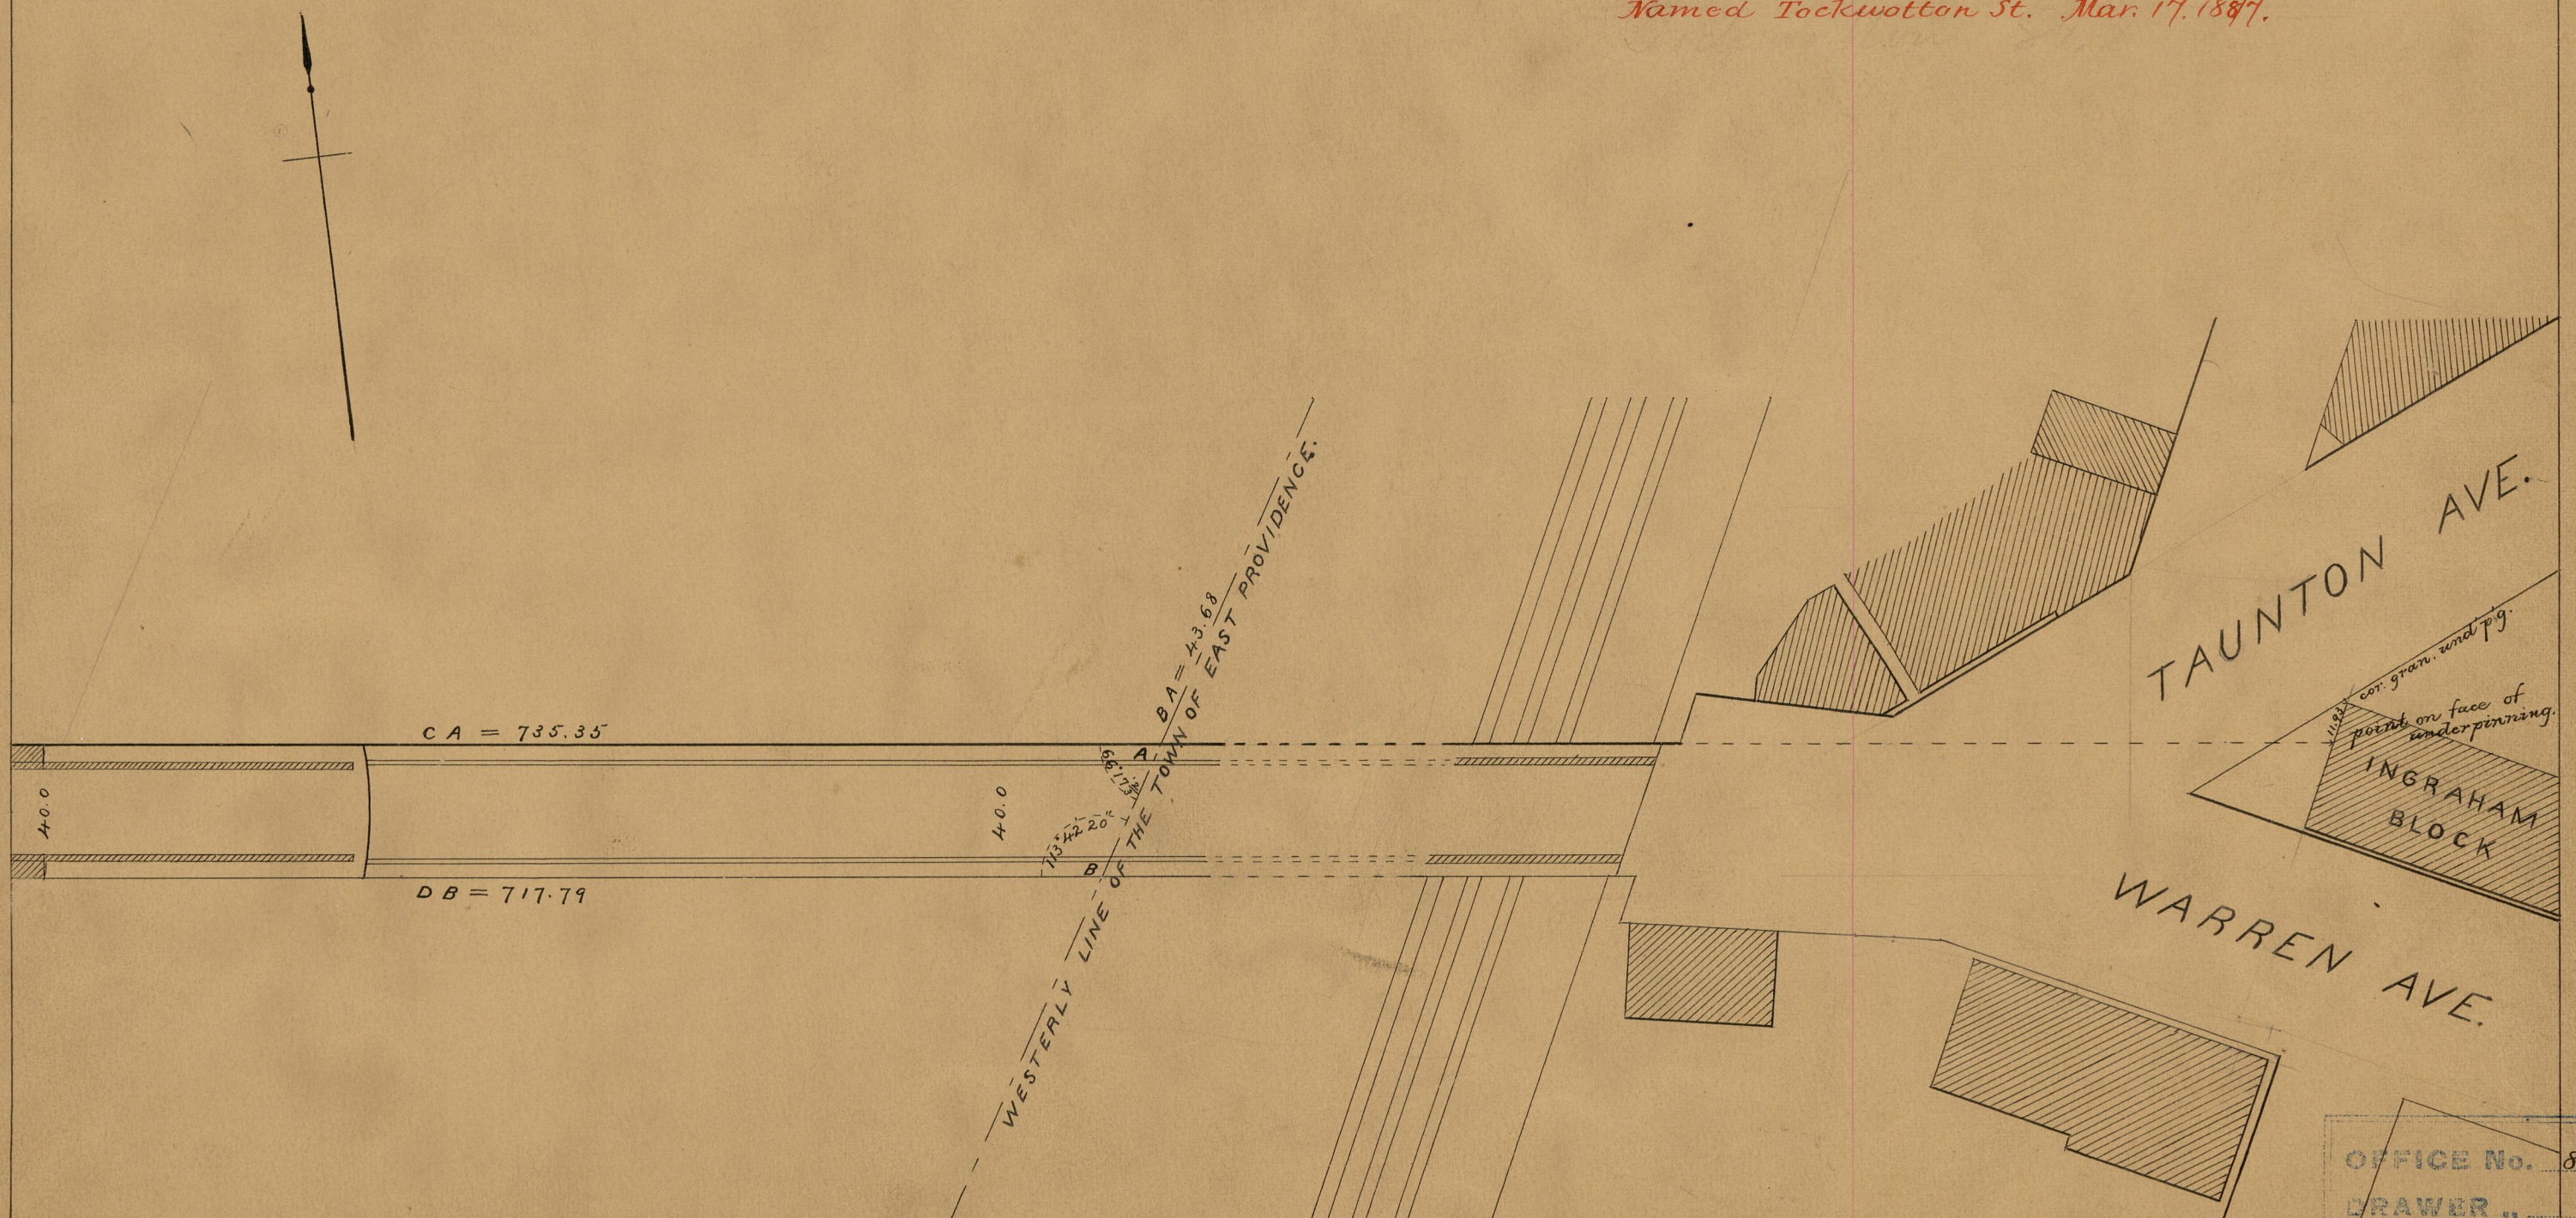

Jan 24 1887

012551

Providence R.I.
This plat accompanies
our report of this date.

PLAT
OF A STREET FROM

THE WESTERLY LINE OF THE TOWN OF EAST PROVIDENCE TO GANO ST.

IN TWO SHEETS.

SCALE 50 FEET PER INCH.

Named Tockwotton St. Mar. 17. 1887.

83
A-28

OFFICE No.	8945
DRAWER	83
SHEET	A-28